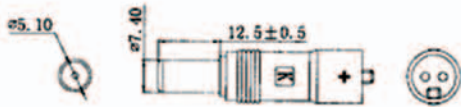

1. Dell plug, inner model used PE.

2. Dell plug .  $\varnothing 7.40 \times 12.5 \pm 0.5$

3.  $\varnothing 1.90 \times 5.50 \times 12.5 \pm 0.5$ mm "I" type

4.  $\varnothing 1.00(\text{pin}) \times 5.00 \times 11.5 \pm 0.5$ mm "I" type , yellow