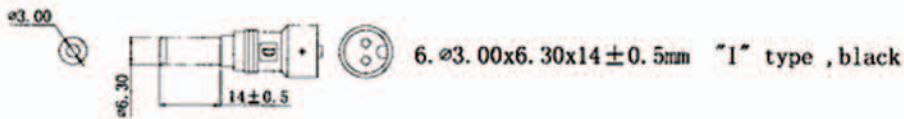

6. $\varnothing 3.00 \times 6.30 \times 14 \pm 0.5$ mm "I" type , black